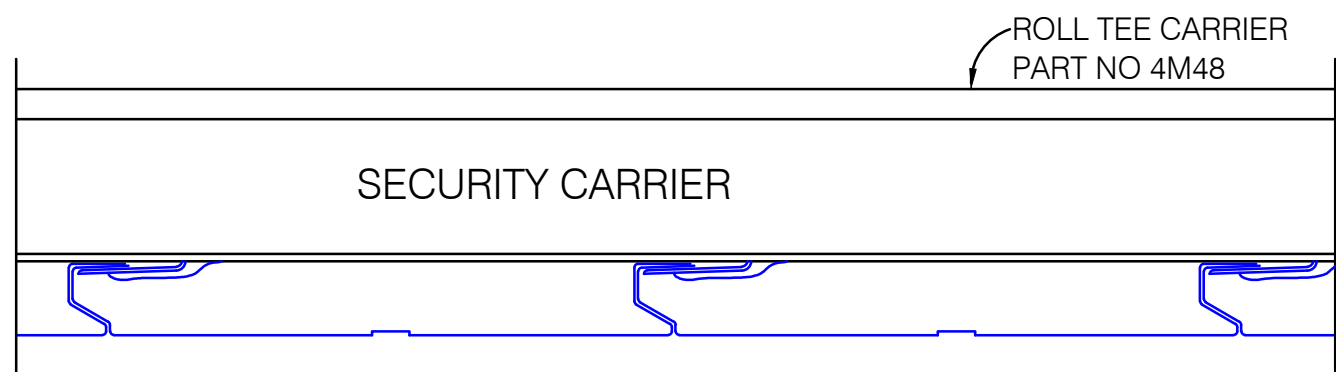

SPACDECK CLADDING - SECURITY FIXING

ARCHITECTURAL CEILING SYSTEMS PTY LTD
CEILINGS DESIGN, MANUFACTURE INSTALLATION & CONSULTANT SERVICES

1-3 Irvine Street, Bayswater, Western Australia 6053
PO Box 93, Baywater Western Australia 6933
Telephone +61 8 9271 0777
Facsimile +61 8 9272 2801
Web www.heafod.com.au

ACS does not provide professional design services but gives information to guide decisions by others as to the most suitable ACS ceiling products. ACS does not warrant, and assumes no liability for the accuracy, completeness, applicability, or fitness for purpose for any particular installation, as a result of any information used.

CUSTOMER -	SCALE 1:2
JOB SPACDECK	DRAWN N.J.

TITLE
- SPACDECK -
SECURITY FIXING

JOB No	-	A3
DWG No	ACS002	
REV