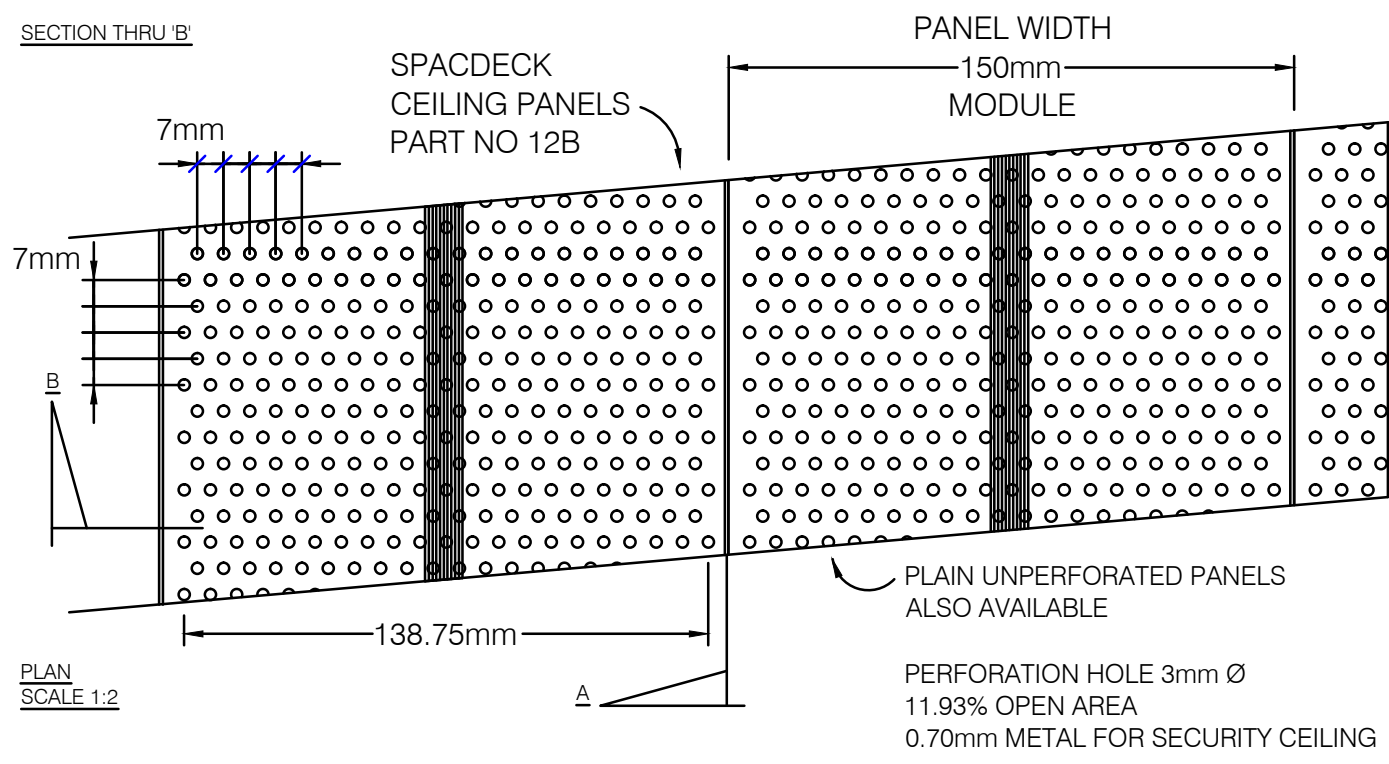

SPACDECK CLADDING - SECURITY FIXING

ARCHITECTURAL CEILING SYSTEMS PTY LTD
CEILINGS DESIGN, MANUFACTURE INSTALLATION & CONSULTANT SERVICES

1-3 Irvine Street, Bayswater, Western Australia 6053
PO Box 93, Baywater Western Australia 6933
Telephone +61 8 9271 0777
Facsimile +61 8 9272 2801
Web www.heafod.com.au

ACS does not provide professional design services but gives information to guide decisions by others as to the most suitable ACS ceiling products. ACS does not warrant, and assumes no liability for the accuracy, completeness, applicability, or fitness for purpose for any particular installation, as a result of any information used.

CUSTOMER -	SCALE 1:2
JOB SPACDECK	DRAWN N.J.

TITLE
- SPACDECK -
SECURITY FIXING

JOB No	-	A3
DWG No	ACS002	
REV