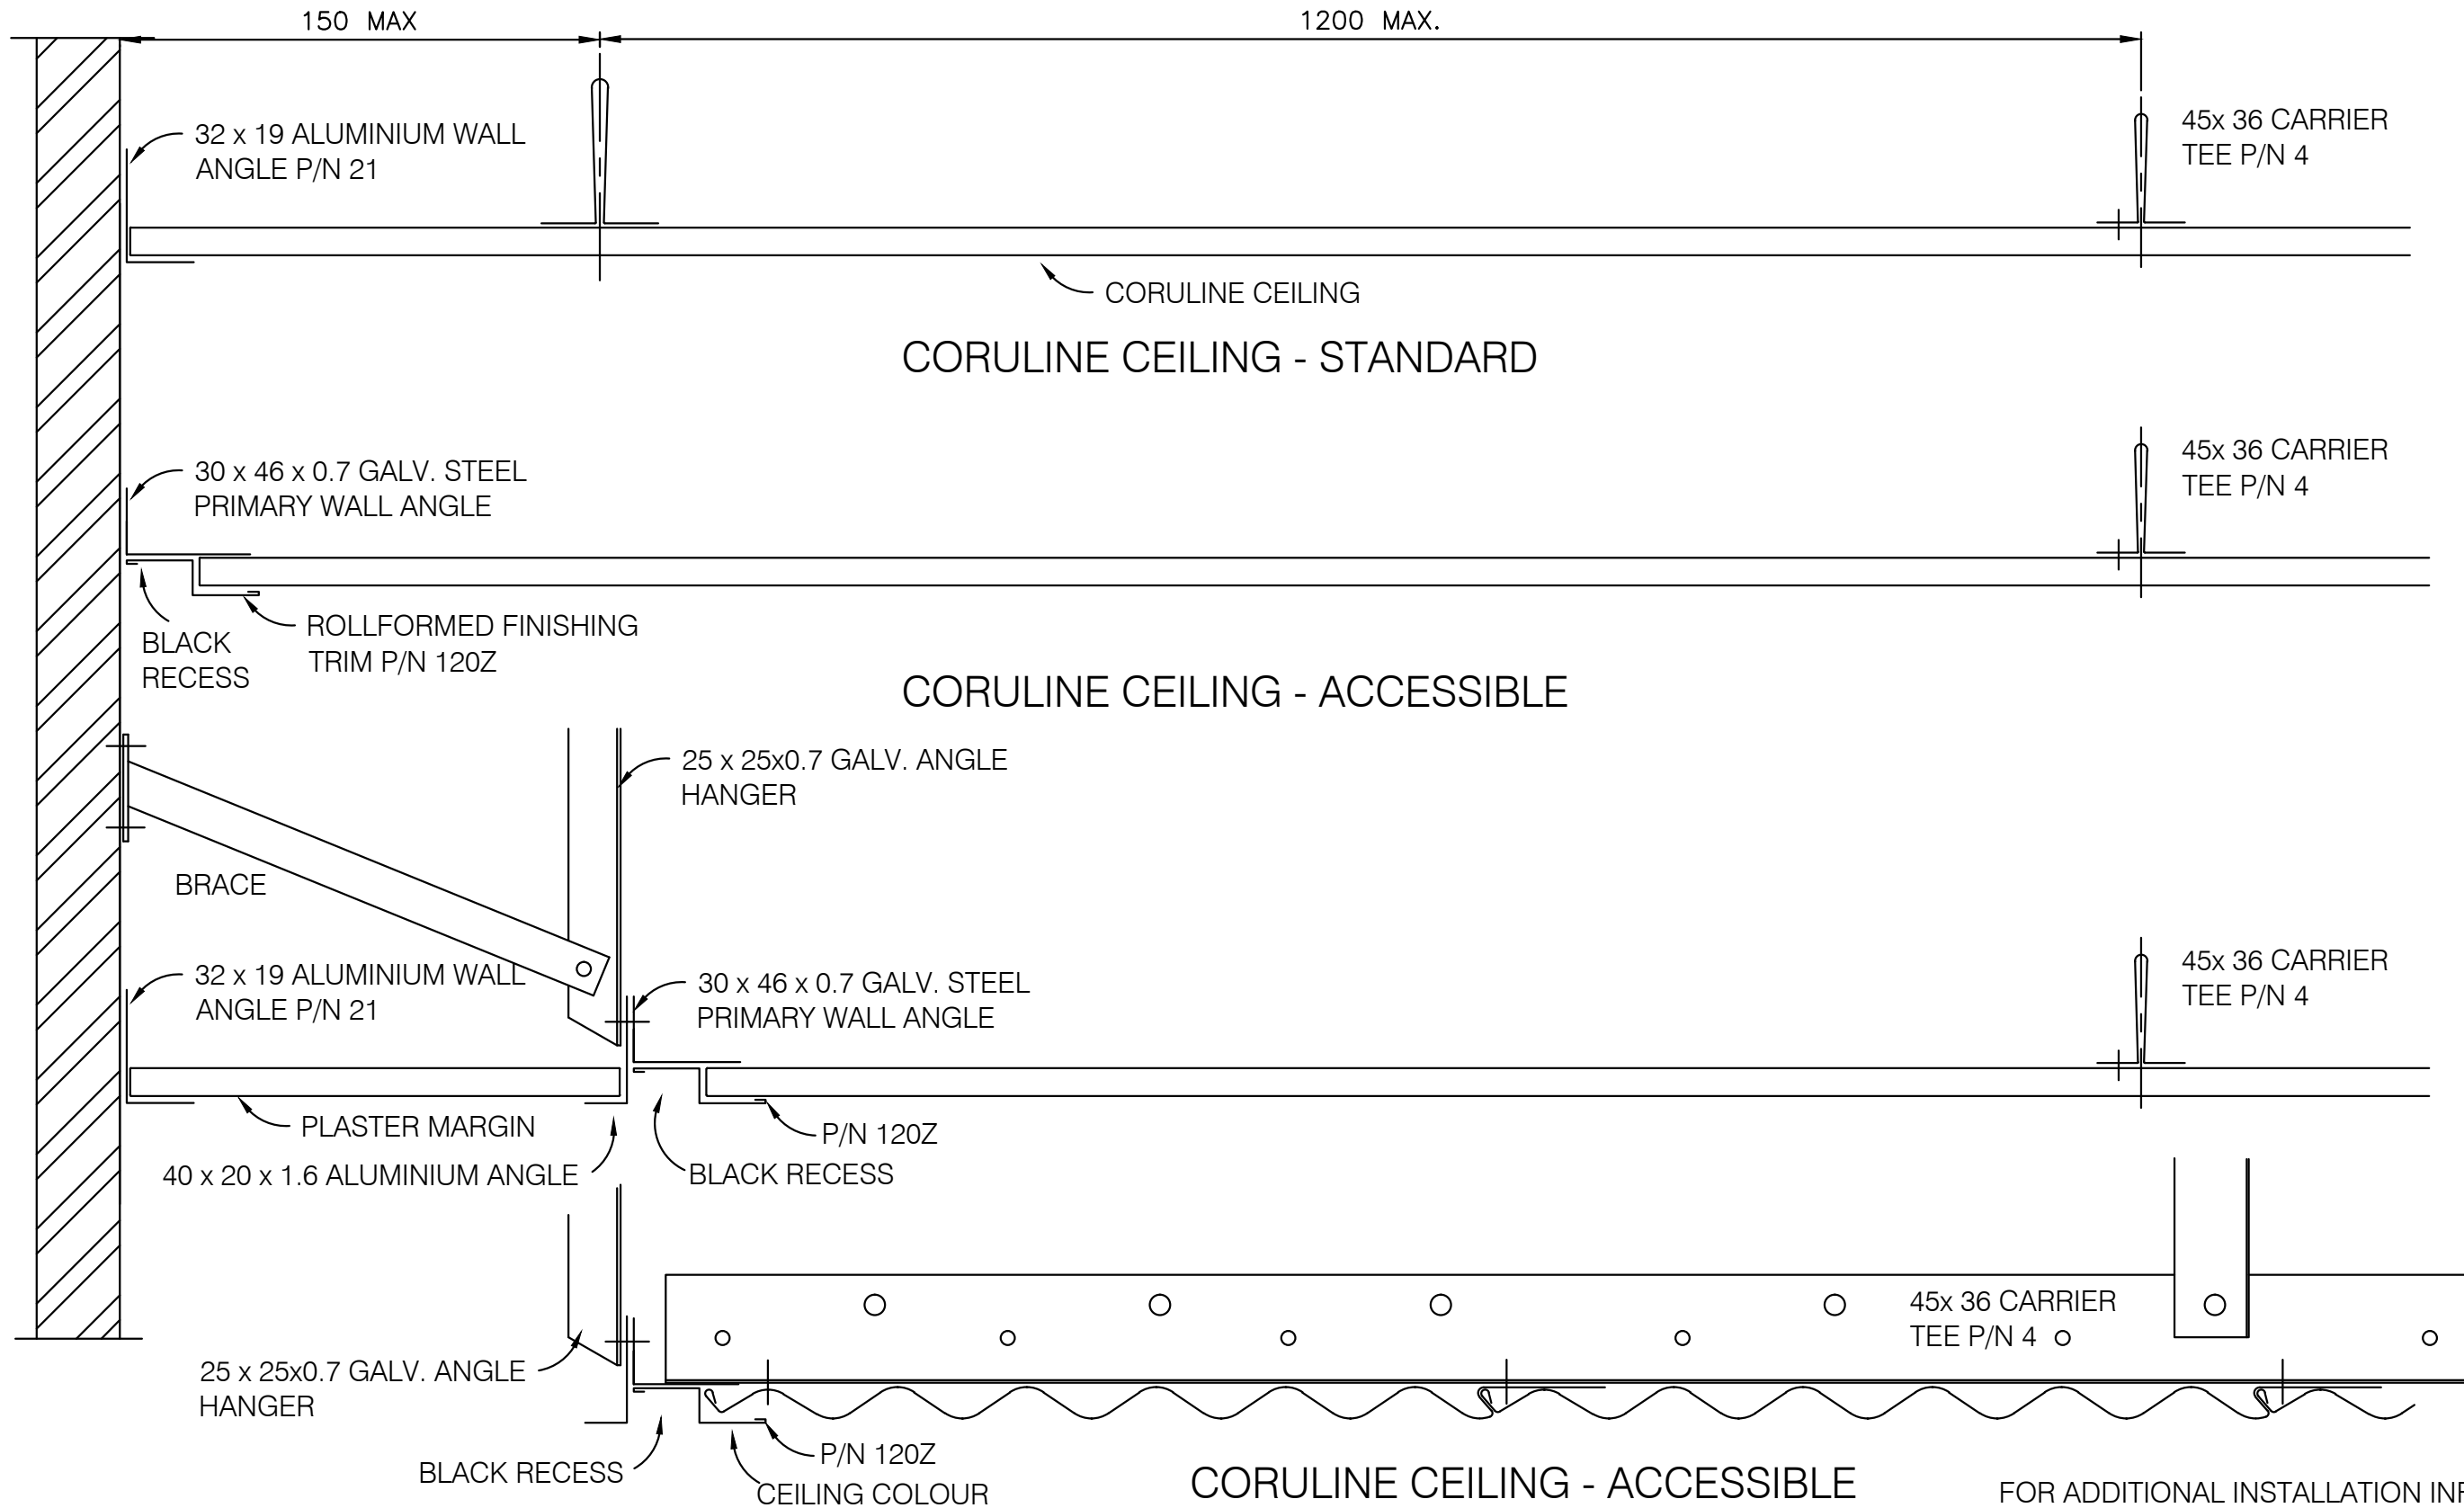

CORULINE COMMON FIXING

FOR ADDITIONAL INSTALLATION INFORMATION
SEE DRAWING ACS008A

ARCHITECTURAL CEILING SYSTEMS PTY LTD
CEILINGS DESIGN, MANUFACTURE INSTALLATION & CONSULTANT SERVICES

1-3 Irvine Street, Bayswater, Western Australia 6053
PO Box 93, Baywater Western Australia 6933
Telephone +61 8 9271 0777
Facsimile +61 8 9272 2801
Web www.heafod.com.au

ACS does not provide professional design services but gives information to guide decisions by others as to the most suitable ACS ceiling products. ACS does not warrant, and assumes no liability for the accuracy, completeness, applicability, or fitness for purpose for any particular installation, as a result of any information used.

CUSTOMER -	SCALE ~1:10
JOB CORULINE	DRAWN N.J.

TITLE
**CORULINE INSTALLATION
COMMON FIXING**

JOB No	-	A3
DWG No	ACS008B	
REV