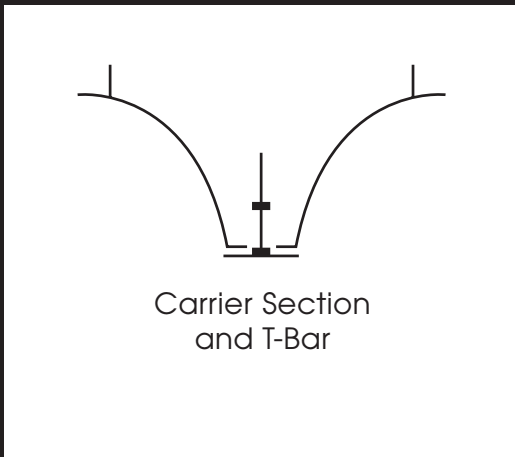

700 x 700

1300 x 500

I.C.E.™ COFFER

The I.C.E. Coffe is a high quality, accurate, die made Colorbond Acoustic Ceiling System. Available in Colorbond Standard White, Clear Lacquer over Zinalume or baked enamelled to selected colours.

SAMPLES CAN BE MADE AVAILABLE

MODULES

700 x 700

1300 x 500

1300 x 400

A Lasting Impression in any Environment