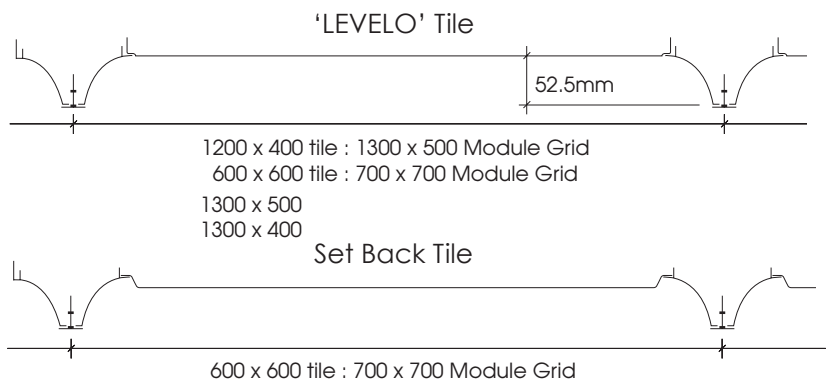

700 x 700

1300 x 500

I.C.E.™ COFFER

The I.C.E. Coffe is a high quality, accurate, die made Colorbond Acoustic Ceiling System. Available in Colorbond Standard White, Clear Lacquer over Zinalume or baked enamelled to selected colours.

SAMPLES CAN BE MADE AVAILABLE

MODULES

700 x 700

1300 x 500

1300 x 400

A Lasting Impression in any Environment