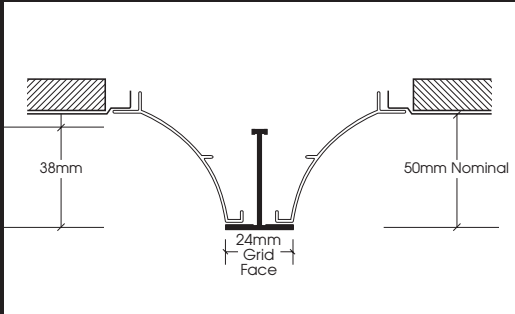

700 x 700

1300 x 500

I.C.E.™ COFFER

The I.C.E. Coffe is a high quality, accurate, die made Colorbond Acoustic Ceiling System. Available in Colorbond Standard White, Clear Lacquer over Zinalume or baked enamelled to selected colours.

SAMPLES CAN BE MADE AVAILABLE

MODULES

700 x 700

1300 x 500

1300 x 400

A Lasting Impression in any Environment